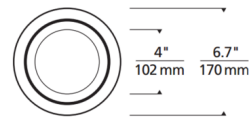

SKYE FLANGED 5"