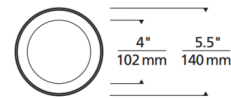

SKYE FLANGELESS 5"

CLICK TO VIEW PRODUCT

Notes: