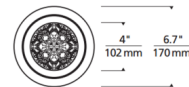

### Description

The Reflections Fleur 5 Inch Indirect Downlight Trim is molded with an embossed design detail and is recessed into the ceiling plane acting as a reflector to hide the LED and deliver controlled indirect illumination. Available in flanged or flangeless ceiling plane options. Fleur is molded with embossed design details and reimagines the traditional Fleur de Lis adding distinctive, glowing accents. Includes a 9 watt LED module available with choice of 2700K, 3000K, 3500K or Warm Dim (3000K-2000K) color temperature. A complete fixture includes a housing and trim, sold separately. See housing for dimmer compatibility options.

### Specifications

REFLECTOR/BAFFLE COLOR	N/A
BODY FINISH	White
WATTAGE	9W
DIMMER	Dimmable
DIMENSIONS	6.7"W
INTEGRATED LED MODULE	1 x LED/9W/120V LED

### Technical Information

APERTURE SHAPE	Round
FUNCTION	Downlight
LAMP LIFE	50000 hours
COLOR RENDERING	.90 CRI
LAMP COLOR	2700K
LUMENS/WATT	76.00
LUMINOUS FLUX	684 lumens

Shown in white

FLEUR FLANGED 5"