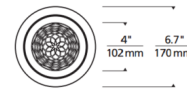

TORUS FLANGED 5"

TORUS FLANGELESS 5"