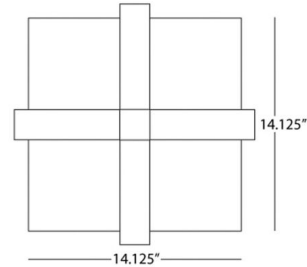

Shown in antique silver / marbelized glass

Specifications

COLOR	Marbelized Glass
BODY FINISH	Antique Silver
WATTAGE	120W
DIMMER	Standard 120V
DIMENSIONS	16"W x 5.5"H
BULB NOT INCLUDED	2 x T10/Medium (E26)/60W/120V Incandescent
COUNTRY OF ORIGIN	China