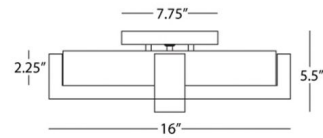

Shown in antique silver / marbelized glass

Specifications

COLOR	Marbelized Glass
BODY FINISH	Antique Silver
WATTAGE	120W
DIMMER	Standard 120V
DIMENSIONS	16"W x 5.5"H
BULB NOT INCLUDED	2 x T10/Medium (E26)/60W/120V Incandescent
COUNTRY OF ORIGIN	China