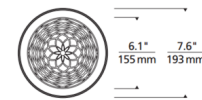

Lightology

lightology.com
866-954-4489
05-24-26

Project: _____
Company: _____
Location: _____ Fixture Type: _____
SPEC #: **ELE542898**
Approved On: _____ Approved By: _____

Reflections 8IN Torus Indirect Downlight Trim By Visual Comfort Architectural

Description

The Reflections Torus 8 Inch Indirect Downlight Trim is molded with an embossed design detail and is recessed into the ceiling plane acting as a reflector to hide the LED and deliver controlled indirect illumination. Available in flanged or flangeless ceiling plane options. Torus is molded with embossed design details and transforms beautiful three-dimensional geometry for dramatic visual interest with the subtle play of light and shadow. Includes a 15 watt LED module available with choice of 2700K, 3000K, 3500K or Warm Dim (3000K-2000K) color temperature. A complete fixture includes a housing and trim, sold separately. See housing for dimmer compatibility options.

Specifications

REFLECTOR/BAFFLE COLOR	N/A
BODY FINISH	White
WATTAGE	15W
DIMMER	Dimmable
DIMENSIONS	8.7"W
INTEGRATED LED MODULE	1 x LED/15W/120V LED

Technical Information

APERTURE SIZE	6.100"
APERTURE SHAPE	Round
CEILING TYPE	Drywall with Trim
FUNCTION	Decorative
LAMP LIFE	50000 hours
COLOR RENDERING	90 CRI
LAMP COLOR	2700K
LUMENS/WATT	62.87
LUMINOUS FLUX	943 lumens

Shown in white

CLICK TO VIEW PRODUCT

Notes: