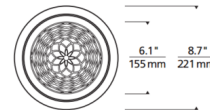

TORUS FLANGED 8"

TORUS FLANGELESS 8"