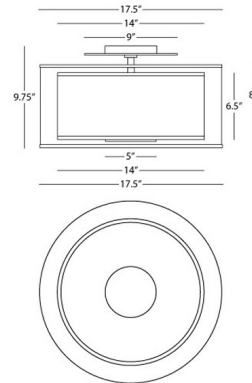

Shown in stainless steel

Specifications

COLOR	N/A
BODY FINISH	Stainless Steel
WATTAGE	144W
DIMMER	Standard 120V
DIMENSIONS	17.5"L x 17.5"W x 9.75"H
BULB NOT INCLUDED	2 x A19/Medium (E26)/72W/120V Incandescent
COUNTRY OF ORIGIN	China