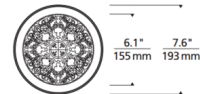

Lightology

lightology.com
866-954-4489
05-24-26

Project: _____
Company: _____
Location: _____ Fixture Type: _____
SPEC #: **ELE542920**
Approved On: _____ Approved By: _____

Reflections 8IN Fleur Indirect Downlight Trim By Visual Comfort Architectural

Description

The Reflections Fleur 8 Inch Indirect Downlight Trim is molded with an embossed design detail and is recessed into the ceiling plane acting as a reflector to hide the LED and deliver controlled indirect illumination. Available in flanged or flangeless ceiling plane options. Fleur is molded with embossed design details and reimagines the traditional Fleur de Lis adding distinctive, glowing accents. Includes a 15 watt LED module available with choice of 2700K, 3000K, 3500K or Warm Dim (3000K-2000K) color temperature. A complete fixture includes a housing and trim, sold separately. See housing for dimmer compatibility options.

Specifications

REFLECTOR/BAFFLE COLOR	N/A
BODY FINISH	White
WATTAGE	15W
DIMMER	Dimmable
DIMENSIONS	7.6"W
INTEGRATED LED MODULE	1 x LED/15W/120V LED

Technical Information

APERTURE SIZE	6.100"
APERTURE SHAPE	Round
CEILING TYPE	Drywall Trimless/Flush
FUNCTION	Decorative
LAMP LIFE	50000 hours
COLOR RENDERING	90 CRI
LAMP COLOR	2700K
LUMENS/WATT	62.87
LUMINOUS FLUX	943 lumens

Shown in white

CLICK TO VIEW PRODUCT

Notes: