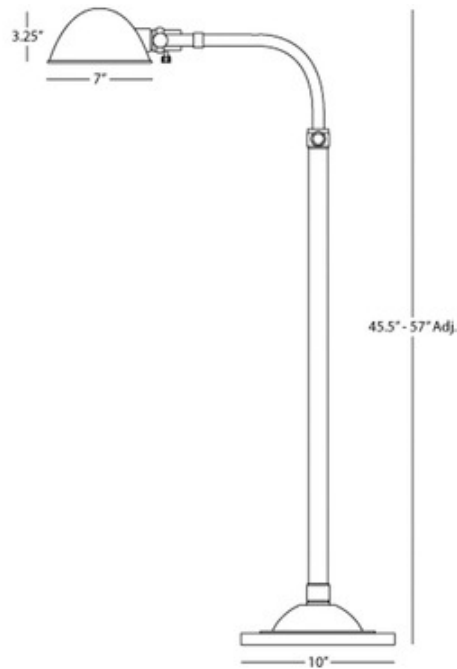

# Alvin Pharmacy Floor Lamp

**Description:**

Alvin Pharmacy Floor Lamp features a parabolic head with a brass metal shade. Finish available in antique brass, polished nickel and deep patina bronze. Features full range dimmer switch. One 60 watt, 120 volt, A19 medium base incandescent lamp not included. Directional lighting distribution. Shade is 7 inches wide x 3.25 inches high, base is 10 inch diameter, overall height of fixture is adjustable from 45.5 to 57 inches.

Shown in: Polished Nickel

**List Price:** \$474.38  
**Our Price:** \$379.50

**Shade Color:** N/A  
**Body Finish:** Polished Nickel  
**Lamp:** 1 x A19/Medium (E26)/43W/120V Incandescent  
 1 x A19/Medium (E26)/120V LED  
**Wattage:** 43W  
**Dimmer:** Incandescent  
**Dimensions:** 57"H x 10"W