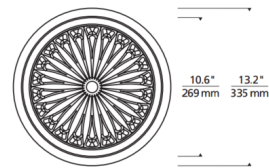

Description

The Reflections Bloom 12 Inch Indirect Downlight Trim is molded with an embossed design detail and is recessed into the ceiling plane acting as a reflector to hide the LED and deliver controlled indirect illumination. Available in flanged or flangeless ceiling plane options. Bloom is molded with embossed design details and brings the geometry of the natural world into harmony with traditional, transitional, or contemporary room decor. Includes a 31 watt LED module available with choice of 2700K, 3000K, 3500K or Warm Dim (3000K-2000K) color temperature. A complete fixture includes a housing and trim, sold separately. See housing for dimmer compatibility options.

Specifications

REFLECTOR/BAFFLE COLOR	N/A
BODY FINISH	White
WATTAGE	31W
DIMMER	Dimmable
DIMENSIONS	13.2"W
INTEGRATED LED MODULE	1 x LED/31W/120V LED

Technical Information

APERTURE SIZE	10.600"
APERTURE SHAPE	Round
CEILING TYPE	Drywall with Trim
FUNCTION	Decorative
LAMP LIFE	50000 hours
COLOR RENDERING	90 CRI
LAMP COLOR	2700K
LUMENS/WATT	64.16
LUMINOUS FLUX	1989 lumens

Shown in white

BLOOM FLANGED 12"

BLOOM FLANGELESS 12"

CLICK TO VIEW PRODUCT

Notes: