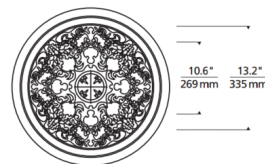

Description

The Reflections Fleur 12 Inch Indirect Downlight Trim is molded with an embossed design detail and is recessed into the ceiling plane acting as a reflector to hide the LED and deliver controlled indirect illumination. Available in flanged or flangeless ceiling plane options. Fleur is molded with embossed design details and reimagines the traditional Fleur de Lis adding distinctive, glowing accents. Includes a 31 watt LED module available with choice of 2700K, 3000K, 3500K or Warm Dim (3000K-2000K) color temperature. A complete fixture includes a housing and trim, sold separately. See housing for dimmer compatibility options.

Specifications

REFLECTOR/BAFFLE COLOR	N/A
BODY FINISH	White
WATTAGE	31W
DIMMER	Dimmable
DIMENSIONS	13.2"W
INTEGRATED LED MODULE	1 x LED/31W/120V LED

Technical Information

APERTURE SIZE	10.600"
APERTURE SHAPE	Round
CEILING TYPE	Drywall with Trim
FUNCTION	Decorative
LAMP LIFE	50000 hours
COLOR RENDERING	90 CRI
LAMP COLOR	2700K
LUMENS/WATT	64.16
LUMINOUS FLUX	1989 lumens

Shown in white

FLEUR FLANGED 12"

FLEUR FLANGELESS 12"

CLICK TO VIEW PRODUCT

Notes: