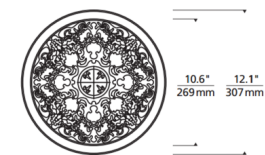

Description

The Reflections Fleur 12 Inch Indirect Downlight Trim is molded with an embossed design detail and is recessed into the ceiling plane acting as a reflector to hide the LED and deliver controlled indirect illumination. Available in flanged or flangeless ceiling plane options. Fleur is molded with embossed design details and reimagines the traditional Fleur de Lis adding distinctive, glowing accents. Includes a 31 watt LED module available with choice of 2700K, 3000K, 3500K or Warm Dim (3000K-2000K) color temperature. A complete fixture includes a housing and trim, sold separately. See housing for dimmer compatibility options.

Specifications

REFLECTOR/BAFFLE COLOR	N/A
BODY FINISH	White
WATTAGE	31W
DIMMER	Dimmable
DIMENSIONS	13.2"W
INTEGRATED LED MODULE	1 x LED/31W/120V LED

Technical Information

APERTURE SIZE	10.600"
APERTURE SHAPE	Round
CEILING TYPE	Drywall with Trim
FUNCTION	Decorative
LAMP LIFE	50000 hours
COLOR RENDERING	90 CRI
LAMP COLOR	2700K
LUMENS/WATT	64.16
LUMINOUS FLUX	1989 lumens

Shown in white

FLEUR FLANGED 12"

FLEUR FLANGELESS 12"

CLICK TO VIEW PRODUCT

Notes: