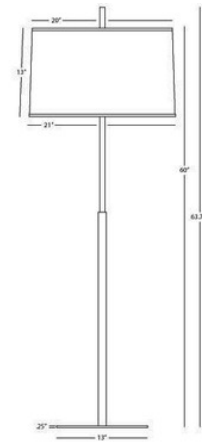

### Description

The Echo Floor Lamp offers an elegant expression with its slim candlestick base and fondine fabric drum shade. Its sleek, refined silhouette brings a touch of sophistication to any interior. 3-way switch located on socket.

### Specifications

COLOR	N/A
BODY FINISH	Stainless Steel
WATTAGE	150W
DIMMER	Included
DIMENSIONS	21"W x 63.75"H
BULB NOT INCLUDED	1 x A19 3-Way/Medium (E26)/150W/120V Incandescent
COUNTRY OF ORIGIN	China