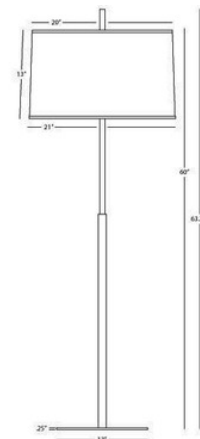

By Robert Abbey

Description

The Echo Floor Lamp offers an elegant expression with its slim candlestick base and fondine fabric drum shade. Its sleek, refined silhouette brings a touch of sophistication to any interior. 3-way switch located on socket.

Specifications

COLOR N/A
BODY FINISH Stainless Steel
WATTAGE 150W
DIMMER Included
DIMENSIONS 21"W x 63.75"H
BULB NOT INCLUDED 1 x A19 3-Way/Medium (E26)/150W/120V Incandescent
COUNTRY OF ORIGIN China

Shown in stainless steel