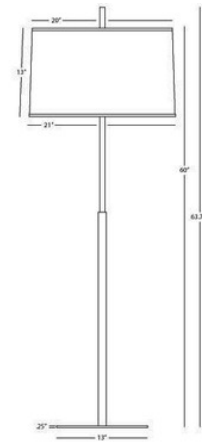

By Robert Abbey

Description

The Echo Floor Lamp offers an elegant expression with its slim candlestick base and fondine fabric drum shade. Its sleek, refined silhouette brings a touch of sophistication to any interior. 3-way switch located on socket.

Specifications

COLOR N/A
BODY FINISH Stainless Steel
WATTAGE 150W
DIMMER Included
DIMENSIONS 21"W x 63.75"H
BULB NOT INCLUDED 1 x A19 3-Way/Medium (E26)/150W/120V Incandescent
COUNTRY OF ORIGIN China

Shown in stainless steel