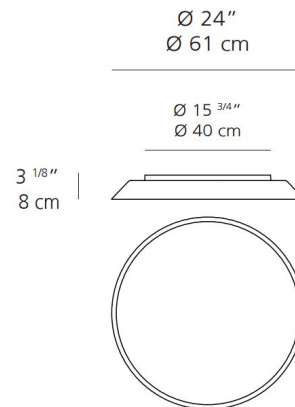

CLICK TO VIEW PRODUCT

Notes: