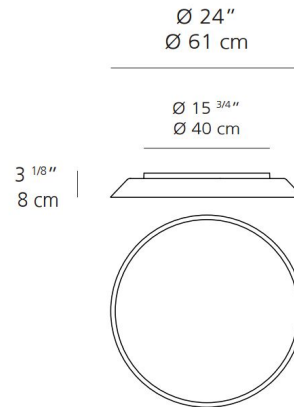

CLICK TO VIEW PRODUCT

Notes: