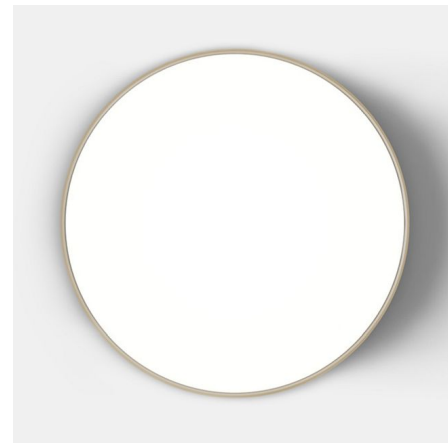

Lightology

lightology.com
866-954-4489
06-04-26

Project: _____
Company: _____
Location: _____ Fixture Type: _____
SPEC #: **ART542978**
Approved On: _____ Approved By: _____

Febe Wall / Ceiling Light

By Artemide

Description

The Febe Wall / Ceiling Light is the epitome of minimalist design paired with maximum LED light performance, offering a powerful yet unobtrusive lighting solution for any room. Its simple yet strong presence allows it to seamlessly fit into any space, making it especially suited for enhancing the ambiance of residential interiors. This versatile fixture delivers illumination strong enough to light an entire room, providing effective ambient light without dominating your decor. A subtle yet striking design accent of Dove Grey or White is elegantly visible around the frame, adding a refined touch and a hint of color without overwhelming the clean aesthetic. For personalized comfort, the Febe Wall / Ceiling Light offers a choice of 2700K or 3000K color temperature, allowing you to tailor the light to either a warm, inviting glow or a crisp, neutral illumination. Whether mounted on the wall or ceiling, its adaptable design ensures it complements a wide range of interior styles while delivering consistent, high-quality light.

Specifications

COLOR	N/A
BODY FINISH	Dove Grey
WATTAGE	31W
DIMMER	Low Voltage Electronic
DIMENSIONS	24"W x 2.95"H
INTEGRATED LED MODULE	1 x LED/31W/120-277V LED
COUNTRY OF ORIGIN	Italy

Technical Information

COLOR RENDERING	90 CRI
LAMP COLOR	3000K

Shown in dove grey

CLICK TO VIEW PRODUCT

Notes: