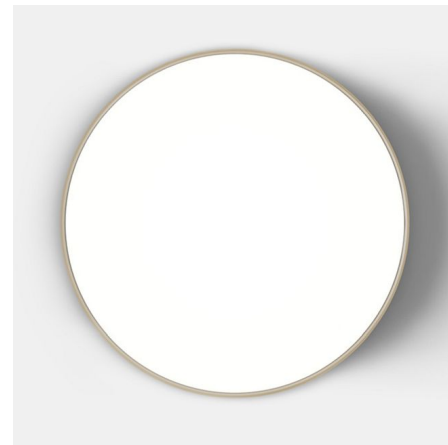

## Febe Wall / Ceiling Light

By Artemide

### Description

The Febe Wall / Ceiling Light is the epitome of minimalist design paired with maximum LED light performance, offering a powerful yet unobtrusive lighting solution for any room. Its simple yet strong presence allows it to seamlessly fit into any space, making it especially suited for enhancing the ambiance of residential interiors. This versatile fixture delivers illumination strong enough to light an entire room, providing effective ambient light without dominating your decor. A subtle yet striking design accent of Dove Grey or White is elegantly visible around the frame, adding a refined touch and a hint of color without overwhelming the clean aesthetic. For personalized comfort, the Febe Wall / Ceiling Light offers a choice of 2700K or 3000K color temperature, allowing you to tailor the light to either a warm, inviting glow or a crisp, neutral illumination. Whether mounted on the wall or ceiling, its adaptable design ensures it complements a wide range of interior styles while delivering consistent, high-quality light.

### Specifications

COLOR	N/A
BODY FINISH	Dove Grey
WATTAGE	31W
DIMMER	Low Voltage Electronic
DIMENSIONS	24"W x 2.95"H
INTEGRATED LED MODULE	1 x LED/31W/120-277V LED
COUNTRY OF ORIGIN	Italy

### Technical Information

COLOR RENDERING	90 CRI
LAMP COLOR	3000K

Shown in dove grey

CLICK TO VIEW PRODUCT

Notes: