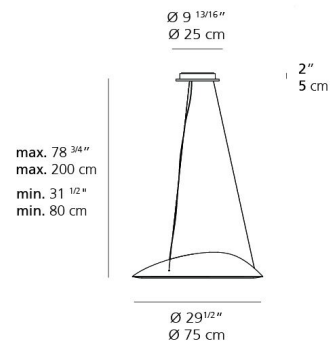

CLICK TO VIEW PRODUCT

Notes: