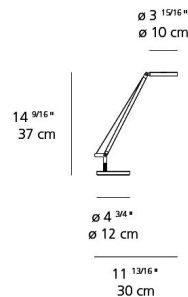

CLICK TO VIEW PRODUCT

Notes: