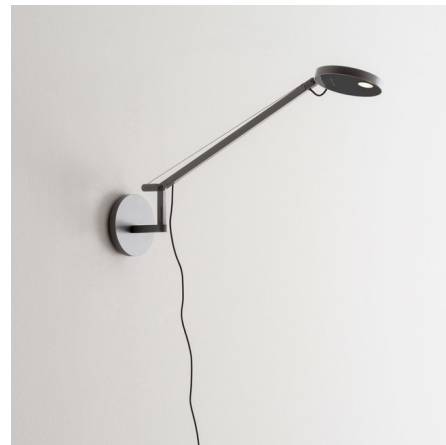

Lightology

lightology.com
866-954-4489
07-10-26

Project: _____

Company: _____

Location: _____ Fixture Type: _____

SPEC #: **ART542999**

Approved On: _____ Approved By: _____

Demetra Micro Swing Arm Wall Light

By Artemide

Description

The Demetra Micro Swing Arm Wall Light offers unparalleled precision and flexibility in a compact, elegant form, making it the perfect task lighting solution for focused illumination. This highly adaptable fixture features a fully adjustable arm and head, allowing for extensive movement, and a diffuser that is both tiltable and rotatable, ensuring light can be directed exactly where it's needed. Crafted with meticulous attention to detail, this lamp is available with a sleek White or Anthracite finish, offering versatile aesthetics to complement your interior. It includes an integrated 7-watt 120-volt LED module, providing efficient and bright illumination for detailed tasks or reading. Furthermore, the Demetra Micro Swing Arm Wall Light offers a choice of 2700K or 3000K color temperature, allowing you to select between a warm, inviting glow or a crisp, neutral light to suit your preference. A convenient dimmer is thoughtfully located directly on the lamp head, providing effortless control over brightness levels. This lamp is an ideal choice for bedside reading, office desks, or any area where precise, adaptable lighting is essential.

Specifications

COLOR N/A
BODY FINISH Anthracite Grey
WATTAGE 7W
DIMMER Included
DIMENSIONS 4.7"W x 16.1"H x 13"D
INTEGRATED LED MODULE 1 x LED/7W/120V LED
COUNTRY OF ORIGIN Hungary

Technical Information

COLOR RENDERING 90 CRI
LAMP COLOR 2700K

Shown in anthracite grey

CLICK TO VIEW PRODUCT

Notes: