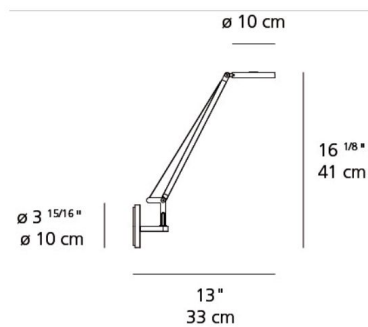

CLICK TO VIEW PRODUCT

Notes: