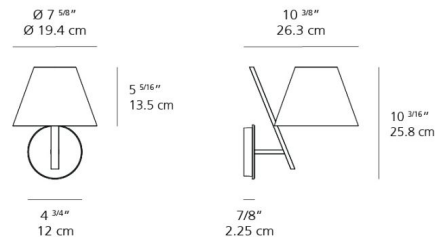

By Artemide

Description

The La Petite Wall Light showcases exquisite geometry and thoughtful design, featuring an archetypal lampshade elegantly balanced on a subtly tilted stem. This charming fixture brings a touch of modern sophistication and soft illumination to any wall. The lightweight plastic shade is intelligently designed with two integrated diffusers that work in tandem to produce pleasantly soft direct and indirect light. This dual emission ensures a beautifully balanced and comfortable glow that enhances your space without any harshness. The subtle tilt of the stem adds a dynamic visual element, distinguishing it from traditional wall sconces. Available in classic Black or White, the La Petite Wall Light offers versatile appeal to complement a range of interior aesthetics. It requires one 4.5-watt max 120-volt candelabra base LED bulb (not included), offering energy-efficient illumination. Conveniently dimmable with 2-wire dimming, you can easily adjust the light intensity to create the perfect ambiance. This wall light is ideal for enhancing hallways, bedrooms, or creating inviting accent lighting in living areas.

Specifications

COLOR	N/A
BODY FINISH	Polished Black
WATTAGE	4.5W
DIMMER	Dimmable
DIMENSIONS	7.6"W x 10.2"H x 10.4"D
BULB NOT INCLUDED	1 x B10/Candelabra (E12)/4.5W/120V LED
COUNTRY OF ORIGIN	Italy

Shown in polished black