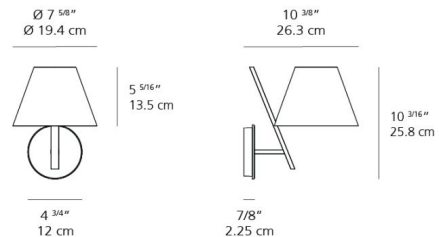

### Description

The La Petite Wall Light showcases exquisite geometry and thoughtful design, featuring an archetypal lampshade elegantly balanced on a subtly tilted stem. This charming fixture brings a touch of modern sophistication and soft illumination to any wall. The lightweight plastic shade is intelligently designed with two integrated diffusers that work in tandem to produce pleasantly soft direct and indirect light. This dual emission ensures a beautifully balanced and comfortable glow that enhances your space without any harshness. The subtle tilt of the stem adds a dynamic visual element, distinguishing it from traditional wall sconces. Available in classic Black or White, the La Petite Wall Light offers versatile appeal to complement a range of interior aesthetics. It requires one 4.5-watt max 120-volt candelabra base LED bulb (not included), offering energy-efficient illumination. Conveniently dimmable with 2-wire dimming, you can easily adjust the light intensity to create the perfect ambiance. This wall light is ideal for enhancing hallways, bedrooms, or creating inviting accent lighting in living areas.

### Specifications

COLOR	N/A
BODY FINISH	Polished Black
WATTAGE	4.5W
DIMMER	Dimmable
DIMENSIONS	7.6"W x 10.2"H x 10.4"D
BULB NOT INCLUDED	1 x B10/Candelabra (E12)/4.5W/120V LED
COUNTRY OF ORIGIN	Italy

CLICK TO VIEW PRODUCT