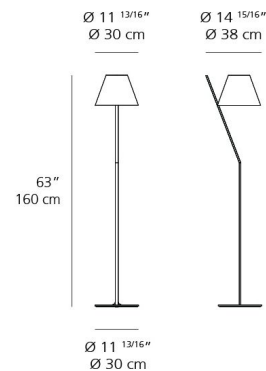

By Artemide

Description

The La Petite Floor Lamp captivates with its exquisite geometry, showcasing an archetypal lampshade balanced with refined precision on a tilted stem. This striking design creates a dynamic and sophisticated silhouette that adds a touch of modern artistry to any room. The lightweight plastic shade contains two cleverly integrated diffusers that work in harmony to produce pleasantly soft direct and indirect light. This dual emission ensures a broad, comfortable illumination that enhances your space without harsh glare. The lampshade connects with the elegant aluminum stem with minimal support, creating a visually compelling counterbalance where the tilted stem is perfectly offset by the shade's volume.

Available in classic Black or White, the La Petite Floor Lamp offers versatile appeal to complement a range of interior aesthetics. It requires one 12-watt max 120-volt medium base LED bulb (not included), giving you the freedom to choose your preferred light source. A convenient on/off switch is located on the cord for effortless operation. This lamp is an ideal choice for adding a stylish reading light or ambient glow to living rooms, bedrooms, or studies.

Shown in polished black

Specifications

COLOR	N/A
BODY FINISH	Polished Black
WATTAGE	12W
DIMMER	N/A
DIMENSIONS	15"W x 63"H x 11.7"D
BULB NOT INCLUDED	1 x A19/Medium (E26)/12W/120V LED
COUNTRY OF ORIGIN	Italy