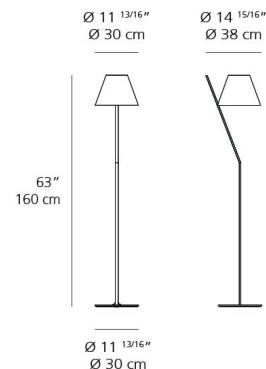

### Description

The La Petite Floor Lamp captivates with its exquisite geometry, showcasing an archetypal lampshade balanced with refined precision on a tilted stem. This striking design creates a dynamic and sophisticated silhouette that adds a touch of modern artistry to any room. The lightweight plastic shade contains two cleverly integrated diffusers that work in harmony to produce pleasantly soft direct and indirect light. This dual emission ensures a broad, comfortable illumination that enhances your space without harsh glare. The lampshade connects with the elegant aluminum stem with minimal support, creating a visually compelling counterbalance where the tilted stem is perfectly offset by the shade's volume.

### Specifications

COLOR	N/A
BODY FINISH	Polished Black
WATTAGE	12W
DIMMER	N/A
DIMENSIONS	15"W x 63"H x 11.7"D
BULB NOT INCLUDED	1 x A19/Medium (E26)/12W/120V LED
COUNTRY OF ORIGIN	Italy

CLICK TO VIEW PRODUCT