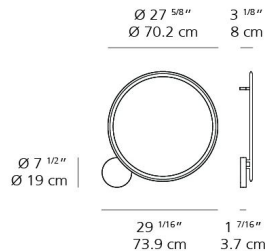

CLICK TO VIEW PRODUCT

Notes: