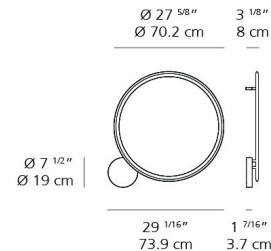

Specifications

COLOR Transparent
 BODY FINISH Polished Aluminum
 WATTAGE 50W
 DIMMER Low Voltage Electronic
 DIMENSIONS 29.1"W x 27.63"H x 3.1"D
 INTEGRATED LED MODULE 1 x LED/50W/120V LED
 COUNTRY OF ORIGIN Italy

Technical Information

PRODUCT DIMENSIONS Canopy/Backplate: 7.5" diameter
 COLOR RENDERING 90 CRI
 LAMP COLOR 3000K
 LUMENS/WATT 49.48
 LUMINOUS FLUX 2474 lumens

Shown in polished aluminum / transparent

CLICK TO VIEW PRODUCT