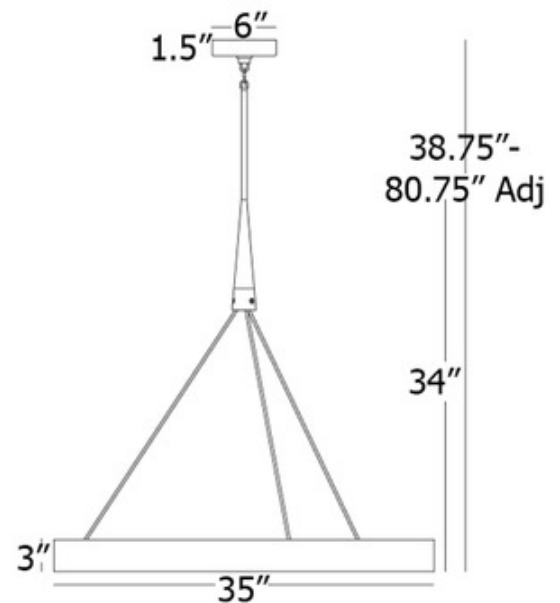

DESIGNER

Rico Espinet

BRAND

Robert Abbey

DESCRIPTION

The Candelaria Chandelier, by Rico Espinet, is a pared-down design that still makes an impact. Shown with Edison ST-Shape bulbs, but select any medium-base bulb, up to 40W, to make a statement all your own.

SHADE COLOR	N/A
BODY FINISH	Deep Patina Bronze
WATTAGE	720W
DIMMER	Standard 120V
DIMENSIONS	35"W x 34"H
BULB NOT INCLUDED	
LAMP	18 x Edison/Medium (E26)/40W/120V Incandescent 18 x Edison ST-Shape/Medium (E26)/120V LED

Technical Information

PRODUCT DIMENSIONS	Canopy: 6" Diameter
---------------------------	---------------------

SPEC #	RAB54301
---------------	----------

COMPANY	PROJECT	FIXTURE TYPE	APPROVED BY	DATE