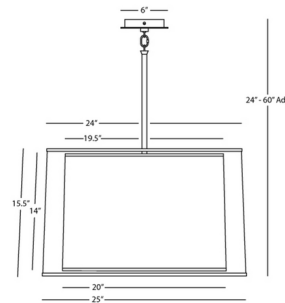

Specifications

COLOR N/A
BODY FINISH Stainless Steel
WATTAGE 216W
DIMMER Standard 120V
DIMENSIONS 25"W x 15.5"H
BULB NOT INCLUDED 3 x A19/Medium (E26)/72W/120V Incandescent
COUNTRY OF ORIGIN China

Technical Information

PRODUCT DIMENSIONS Downrods: 3x12", 1x6"

Shown in stainless steel

CLICK TO VIEW PRODUCT

Notes: