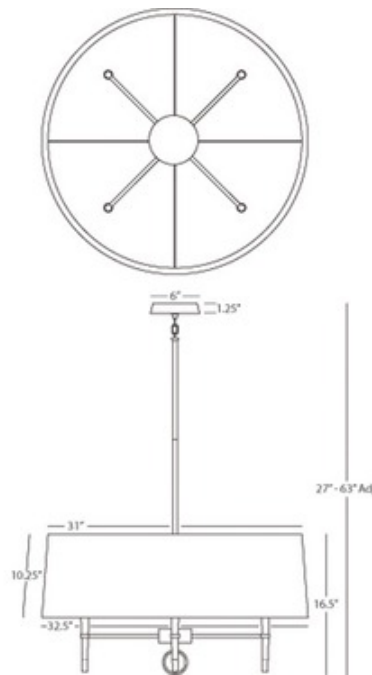

Ventana Pendant

Designer: Jonathan Adler

Description:

The Ventana Pendant features a Natural linen shade with Ebony Wood/Polished Nickel or Ebony Wood/Antique Brass finishes. Comes with 12 feet of cord and three 12 inch and one 6 inch rods. Four 60 watt, 120 volt B10 type Candelabra base incandescent bulbs are required, but not included. UL listed. 32.5 inch width x 16.5 inch height x 63 inch maximum length.

Shown in: Polished Nickel / Natural

List Price: \$1119.81
Our Price: \$895.85

Shade Color: Natural
Body Finish: Polished Nickel
Lamp: 4 x B10/Candelabra (E12)/60W/120V Incandescent
 4 x B10/Candelabra (E12)/120V LED
Wattage: 240W
Dimmer: Incandescent
Dimensions: 63"L x 16.5"H x 32.5"W