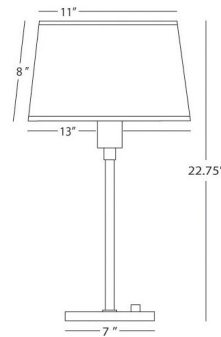

By Robert Abbey

Description

Although the Real Simple Club Table Lamp is straightforward and functional, it will enhance the decor of any interior with an understated, elegant touch. The refined silhouette is perfect for modern interiors but is versatile enough to complement a wide variety of styles. Features Hi-Lo switch on the base. UL listed.

Shown in dark bronze / snowflake fabric

Specifications

COLOR	Snowflake Fabric
BODY FINISH	Dark Bronze
WATTAGE	72W
DIMMER	Included
DIMENSIONS	13\"W x 22.75\"H
BULB NOT INCLUDED	1 x A19/Medium (E26)/72W/120V Incandescent
COUNTRY OF ORIGIN	United States