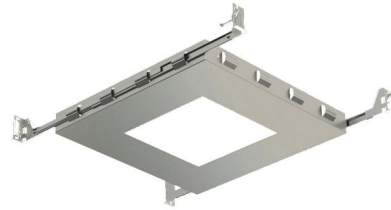

Lightology

lightology.com
866-954-4489
06-29-26

Project: _____

Company: _____

Location: _____ Fixture Type: _____

SPEC #: **EUF543178**

Approved On: _____ Approved By: _____

New Construction Mounting Plate

By Eurofase

Description

4 Inch Aperture Non-IC New Construction Mounting Plate for use with multiples remodel housings with trim, sold separately. Non-IC designation requires that insulation be kept a minimum of 3 inches away from housing. 6-7 inch height paired with remodel housing. Available in a 1, 2, 3, and 4 light option. Mounting plate, when paired with a multiples remodel housing and trim, can be used for Non-IC new construction applications.

Specifications

REFLECTOR/BAFFLE COLOR	N/A
BODY FINISH	Steel
WATTAGE	N/A
DIMMER	N/A
DIMENSIONS	9.25"W x 1.38"H x 9.25"D
BULB	N/A
COUNTRY OF ORIGIN	Canada

Technical Information

APERTURE SIZE	6.000"
APERTURE SHAPE	Square
HOUSING HEIGHT	6"
HOUSING TYPE	New Construction NON IC
CEILING TYPE	Drywall with Trim

Shown in steel