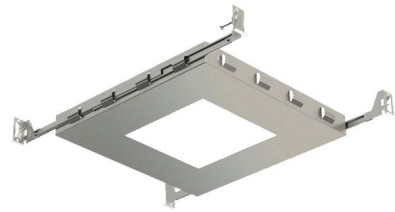

By Eurofase

Description

The 6 Inch Multiples New Construction Mounting Plate is designed for use with 120 volt PAR30 halogen or integrated LED lamp type remodel housings with trim, sold separately. Available in a 1, 2, 3, 4 or 6-light option. Designed to convert a remodel housing to a New Construction Non-IC housing.

Specifications

REFLECTOR/BAFFLE COLOR N/A
BODY FINISH Steel
WATTAGE N/A
DIMMER N/A
DIMENSIONS 12.75"W x 7"H x 12.75"D
BULB N/A
COUNTRY OF ORIGIN Canada

Technical Information

APERTURE SIZE 7.000"
APERTURE SHAPE Square
HOUSING HEIGHT 7"
HOUSING TYPE New Construction NON IC
CEILING TYPE Drywall with Trim