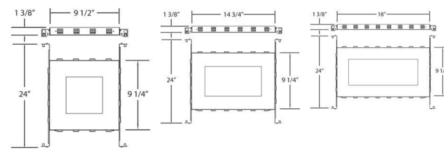

CLICK TO VIEW PRODUCT

Notes: