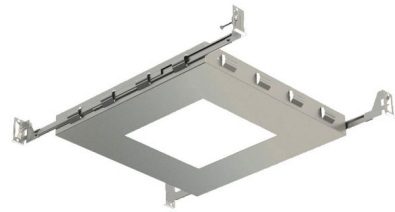

By Eurofase

Description

The 6 Inch Aperture Multiples LED Trimless New Construction Mounting Plate is designed for use with 120 volt integrated LED lamp type trimless remodel housings, sold separately. Available in a 1, 2 and 3-light option.

Specifications

REFLECTOR/BAFFLE COLOR	N/A
BODY FINISH	Steel
WATTAGE	N/A
DIMMER	N/A
DIMENSIONS	12.75"W x 1.38"H x 12.75"D
BULB	N/A
COUNTRY OF ORIGIN	Canada

Technical Information

APERTURE SIZE	6.000"
APERTURE SHAPE	Square
HOUSING HEIGHT	7"
HOUSING TYPE	New Construction NON IC
CEILING TYPE	Drywall Trimless/Flush