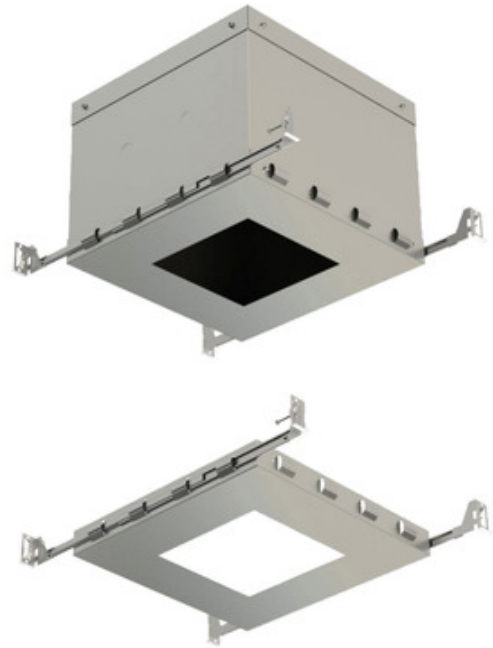

**BRAND**

Eurofase

**DESCRIPTION**

The Multiples Series 4 Inch 1-Light Square Trimless IC New Construction Housing with optional mounting plate is made of 18 gauge powder coated steel. Compatible with integrated LED or 120 volt GU10 MR16 lamp type remodel housings with trimless flange, sold separately. IC designation allows for insulation to be in direct contact with housing. 4.18 inch square cutout. A complete fixture includes a housing and trim sold separately. LIMITED TO QUANTITY ON HAND.

*Shown in: Steel*

<b>TRIM COLOR</b>	N/A
<b>BODY FINISH</b>	Steel
<b>WATTAGE</b>	N/A
<b>DIMMER</b>	N/A
<b>DIMENSIONS</b>	11"W x 9.5"H x 9"D
<b>LAMP</b>	N/A

*Technical Information*

<b>CEILING TYPE</b>	Drywall Trimless/Flush
<b>HOUSING TYPE</b>	New construction IC
<b>HOUSING HEIGHT</b>	10"
<b>APERTURE SHAPE</b>	Square