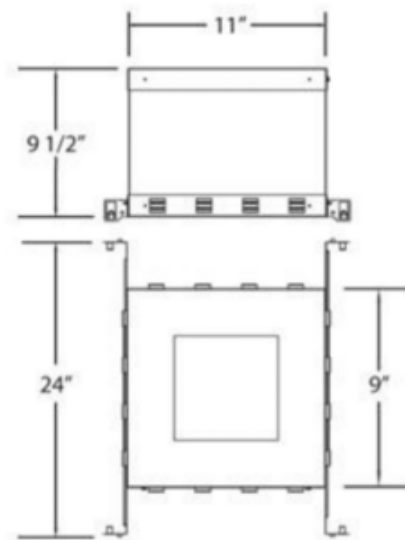

COMPANY	PROJECT	FIXTURE TYPE	APPROVED BY	DATE