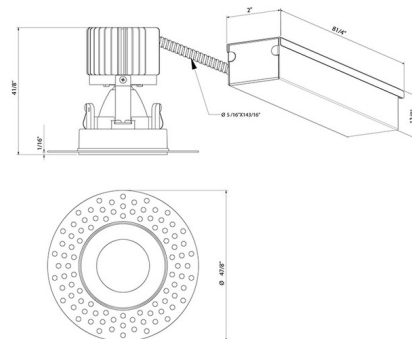

CLICK TO VIEW PRODUCT

Notes: