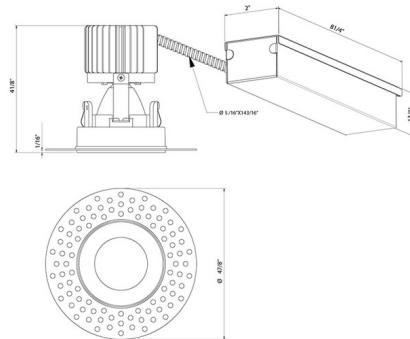

CLICK TO VIEW PRODUCT

Notes: