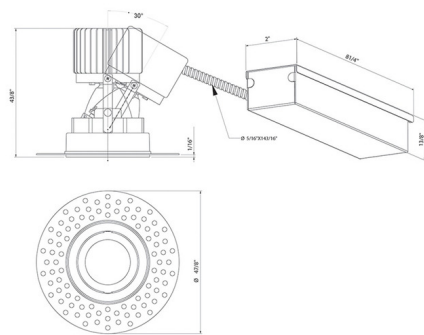

CLICK TO VIEW PRODUCT

Notes: