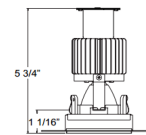

CLICK TO VIEW PRODUCT

Notes: