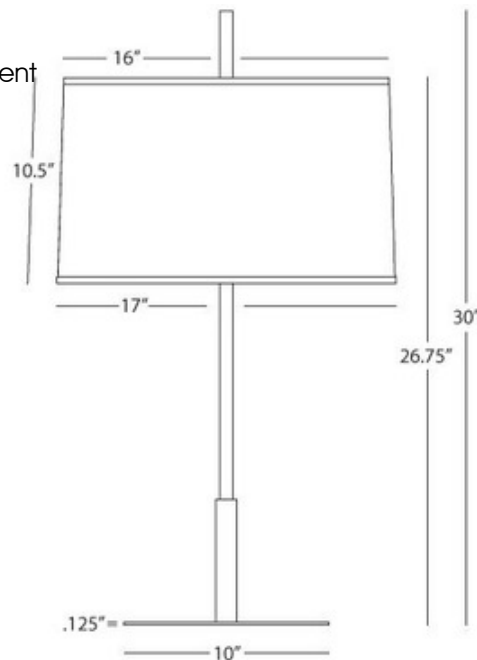

Echo Table Lamp

Description:

Echo Table Lamp features a Fondine fabric shade with Stainless Steel or Deep Patina Bronze finishes. Features 3-way switch and 8 feet of cord. One 150 watt, 120 volt, A19 3-Way type medium base incandescent bulb is required, but not included. General lighting distribution. UL listed. Shade dimensions are 17 inch width x 10.5 inch height. Base diameter is 10 inches. Overall: 17 inch x 30 inch height.

Shown in: Stainless Steel

List Price: \$347.88
 Our Price: \$278.30

Shade Color: N/A
 Body Finish: Stainless Steel
 Lamp: 1 x A19 3-Way/Medium (E26)/150W/120V Incandescent
 Wattage: 150W
 Dimmer: Included
 Dimensions: 30"H x 17"W