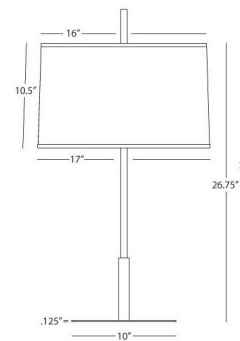

By Robert Abbey

Description

Echo Table Lamp features a Fondine fabric shade with Stainless Steel or Deep Patina Bronze finishes. Features 3-way switch. General lighting distribution. Shade: 17 inch width x 10.5 inch height. UL listed.

Shown in stainless steel / fondine

Specifications

COLOR	Fondine
BODY FINISH	Stainless Steel
WATTAGE	150W
DIMMER	Included
DIMENSIONS	17"W x 30"H
BULB NOT INCLUDED	1 x A19 3-Way/Medium (E26)/150W/120V Incandescent
COUNTRY OF ORIGIN	China