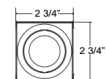

CLICK TO VIEW PRODUCT

Notes: