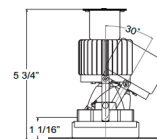

CLICK TO VIEW PRODUCT

Notes: