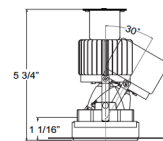

CLICK TO VIEW PRODUCT

Notes: