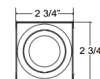

CLICK TO VIEW PRODUCT

Notes: