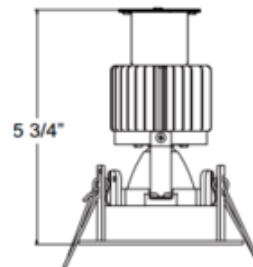

BRAND

Eurofase

DESCRIPTION

The 28719 3 Inch Round Aperture Non-IC Remodel Housing with Downlight Trim is constructed of 18 gauge powder coated steel. Non-IC designation requires that insulation be kept a minimum of 3 inches away from housing. Includes 15 watt, 120 volt LED module with 40 degree beam angle in 3000K or 3500K color temperature, 80+CRI, 1290 lumens. 50,000 hour average lamp life. Class 2 dimmable constant current driver included. Driver box mates to fixture by 12 inch flexible BX cable. Thermally protected. Input voltage: 120 volt. Dimmable with a TRIAC dimmer, sold separately. Cutout: 3.25 inch round. Can be converted to a Non-IC new construction housing with 30534-018 mounting plate.

Shown in: Black

TRIM COLOR	N/A
BODY FINISH	Black
WATTAGE	15W
DIMMER	Standard 120V
DIMENSIONS	3.88"W x 5.75"H
LED MODULE INCLUDED	
LAMP	1 x LED/15W/120V LED

Technical Information

LUMINOUS FLUX	1290 lumens
LUMENS/WATT	86.00
LAMP COLOR	3000 K
COLOR RENDERING	80 CRI
BEAM ANGLE	40°
LAMP LIFE	50000 hours
FUNCTION	Downlight
CEILING TYPE	Drywall with Trim
HOUSING TYPE	Remodel NON IC
HOUSING HEIGHT	6"
ITEM NUMBER	EUF543235

ø3 1/4"

COMPANY

PROJECT

FIXTURE TYPE

APPROVED BY

DATE
