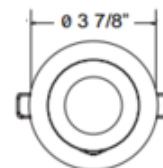

BRAND

Eurofase

DESCRIPTION

The 28719 3 Inch Round Aperture Non-IC Remodel Housing with Downlight Trim is constructed of 18 gauge powder coated steel. Non-IC designation requires that insulation be kept a minimum of 3 inches away from housing. Includes 15 watt, 120 volt LED module with 40 degree beam angle in 3000K or 3500K color temperature, 80+CRI, 1290 lumens. 50,000 hour average lamp life. Class 2 dimmable constant current driver included. Driver box mates to fixture by 12 inch flexible BX cable. Thermally protected. Input voltage: 120 volt. Dimmable with a TRIAC dimmer, sold separately. Cutout: 3.25 inch round. Can be converted to a Non-IC new construction housing with 30534-018 mounting plate.

Shown in: Black

TRIM COLOR	N/A
BODY FINISH	Black
WATTAGE	15W
DIMMER	Standard 120V
DIMENSIONS	3.88"W x 5.75"H
LED MODULE INCLUDED	
LAMP	1 x LED/15W/120V LED

Technical Information

LUMINOUS FLUX	1290 lumens
LUMENS/WATT	86.00
LAMP COLOR	3000 K
COLOR RENDERING	80 CRI
BEAM ANGLE	40°
LAMP LIFE	50000 hours
FUNCTION	Downlight
CEILING TYPE	Drywall with Trim
HOUSING TYPE	Remodel NON IC
HOUSING HEIGHT	6"
ITEM NUMBER	EUF543235

ø3 1/4"

COMPANY

PROJECT

FIXTURE TYPE

APPROVED BY

DATE
