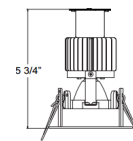

CLICK TO VIEW PRODUCT

Notes: