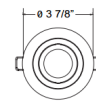

CLICK TO VIEW PRODUCT

Notes: