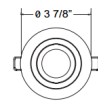

CLICK TO VIEW PRODUCT

Notes: