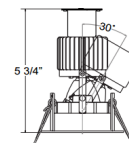

CLICK TO VIEW PRODUCT

Notes: