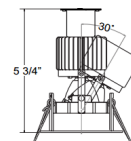

CLICK TO VIEW PRODUCT

Notes: