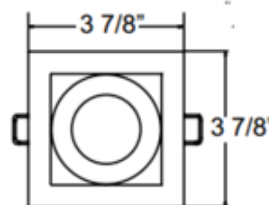

**BRAND**

Eurofase

**DESCRIPTION**

The 28721 3 Inch Square Aperture Non-IC Remodel Housing with Downlight Trim is constructed of 18 gauge powder coated steel. Non-IC designation requires that insulation be kept a minimum of 3 inches away from housing. Includes 15 watt, 120 volt LED module with 40 degree beam angle in 3000K or 3500K color temperature, 80+CRI, 1290 lumens. 50,000 hour average lamp life. Class 2 dimmable constant current driver included. Driver box mates to fixture by 12 inch flexible BX cable. Thermally protected. Input voltage: 120 volt. Dimmable with a TRIAC dimmer, sold separately. Cutout: 3.25 inch square. Can be converted to a Non-IC new construction housing using the 30535-15 mounting plate.

Shown in: Black

<b>TRIM COLOR</b>	N/A
<b>BODY FINISH</b>	Black
<b>WATTAGE</b>	15W
<b>DIMMER</b>	Standard 120V
<b>DIMENSIONS</b>	3.88"W x 5.75"H x 3.88"D
<b>INTEGRATED LED MODULE</b>	
<b>LAMP</b>	1 x LED/15W/120V LED

*Technical Information*

<b>LUMINOUS FLUX</b>	1290 lumens
<b>LUMENS/WATT</b>	86.00
<b>LAMP COLOR</b>	3000K
<b>COLOR RENDERING</b>	80 CRI
<b>BEAM ANGLE</b>	40°
<b>LAMP LIFE</b>	50000 hours
<b>FUNCTION</b>	Downlight
<b>CEILING TYPE</b>	Drywall with Trim
<b>HOUSING TYPE</b>	Remodel NON IC
<b>HOUSING HEIGHT</b>	6"
<b>SPEC #</b>	EUF543243

3 1/4"L X 3 1/4"W

COMPANY

PROJECT

FIXTURE TYPE

APPROVED BY

DATE

---