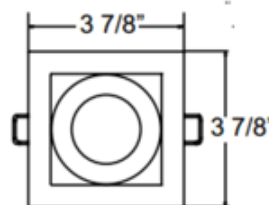

BRAND

Eurofase

DESCRIPTION

The 28721 3 Inch Square Aperture Non-IC Remodel Housing with Downlight Trim is constructed of 18 gauge powder coated steel. Non-IC designation requires that insulation be kept a minimum of 3 inches away from housing. Includes 15 watt, 120 volt LED module with 40 degree beam angle in 3000K or 3500K color temperature, 80+CRI, 1290 lumens. 50,000 hour average lamp life. Class 2 dimmable constant current driver included. Driver box mates to fixture by 12 inch flexible BX cable. Thermally protected. Input voltage: 120 volt. Dimmable with a TRIAC dimmer, sold separately. Cutout: 3.25 inch square. Can be converted to a Non-IC new construction housing using the 30535-15 mounting plate.

Shown in: Black

TRIM COLOR	N/A
BODY FINISH	Black
WATTAGE	15W
DIMMER	Standard 120V
DIMENSIONS	3.88"W x 5.75"H x 3.88"D
LED MODULE INCLUDED	
LAMP	1 x LED/15W/120V LED

Technical Information

LUMINOUS FLUX	1290 lumens
LUMENS/WATT	86.00
LAMP COLOR	3000 K
COLOR RENDERING	80 CRI
BEAM ANGLE	40°
LAMP LIFE	50000 hours
FUNCTION	Downlight
CEILING TYPE	Drywall with Trim
HOUSING TYPE	Remodel NON IC
HOUSING HEIGHT	6"
ITEM NUMBER	EUF543243

3 1/4"L X 3 1/4"W

COMPANY	PROJECT	FIXTURE TYPE	APPROVED BY	DATE