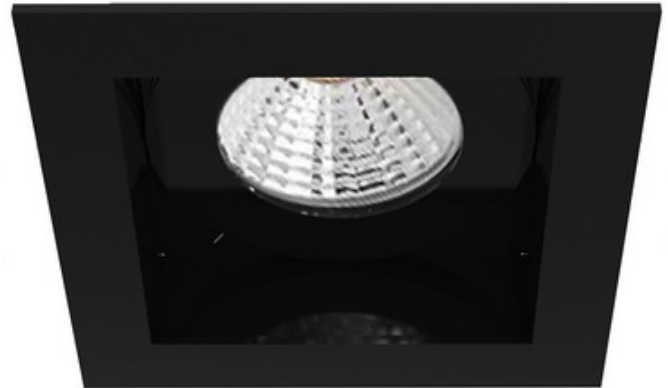

**BRAND**

Eurofase

**DESCRIPTION**

The 28721 3 Inch Square Aperture Non-IC Remodel Housing with Downlight Trim is constructed of 18 gauge powder coated steel. Non-IC designation requires that insulation be kept a minimum of 3 inches away from housing. Includes 15 watt, 120 volt LED module with 40 degree beam angle in 3000K or 3500K color temperature, 80+CRI, 1290 lumens. 50,000 hour average lamp life. Class 2 dimmable constant current driver included. Driver box mates to fixture by 12 inch flexible BX cable. Thermally protected. Input voltage: 120 volt. Dimmable with a TRIAC dimmer, sold separately. Cutout: 3.25 inch square. Can be converted to a Non-IC new construction housing using the 30535-15 mounting plate.

Shown in: Black

<b>TRIM COLOR</b>	N/A
<b>BODY FINISH</b>	Black
<b>WATTAGE</b>	15W
<b>DIMMER</b>	Standard 120V
<b>DIMENSIONS</b>	3.88"W x 5.75"H x 3.88"D
<b>INTEGRATED LED MODULE</b>	
<b>LAMP</b>	1 x LED/15W/120V LED

*Technical Information*

<b>LUMINOUS FLUX</b>	1290 lumens
<b>LUMENS/WATT</b>	86.00
<b>LAMP COLOR</b>	3000K
<b>COLOR RENDERING</b>	80 CRI
<b>BEAM ANGLE</b>	40°
<b>LAMP LIFE</b>	50000 hours
<b>FUNCTION</b>	Downlight
<b>CEILING TYPE</b>	Drywall with Trim
<b>HOUSING TYPE</b>	Remodel NON IC
<b>HOUSING HEIGHT</b>	6"
<b>SPEC #</b>	EUF543243