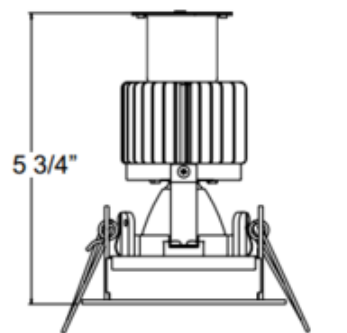

**BRAND**

Eurofase

**DESCRIPTION**

The 28721 3 Inch Square Aperture Non-IC Remodel Housing with Downlight Trim is constructed of 18 gauge powder coated steel. Non-IC designation requires that insulation be kept a minimum of 3 inches away from housing. Includes 15 watt, 120 volt LED module with 40 degree beam angle in 3000K or 3500K color temperature, 80+CRI, 1290 lumens. 50,000 hour average lamp life. Class 2 dimmable constant current driver included. Driver box mates to fixture by 12 inch flexible BX cable. Thermally protected. Input voltage: 120 volt. Dimmable with a TRIAC dimmer, sold separately. Cutout: 3.25 inch square. Can be converted to a Non-IC new construction housing using the 30535-15 mounting plate.

Shown in: Black

<b>TRIM COLOR</b>	N/A
<b>BODY FINISH</b>	Black
<b>WATTAGE</b>	15W
<b>DIMMER</b>	Standard 120V
<b>DIMENSIONS</b>	3.88"W x 5.75"H x 3.88"D
<b>INTEGRATED LED MODULE</b>	
<b>LAMP</b>	1 x LED/15W/120V LED

*Technical Information*

<b>LUMINOUS FLUX</b>	1290 lumens
<b>LUMENS/WATT</b>	86.00
<b>LAMP COLOR</b>	3000K
<b>COLOR RENDERING</b>	80 CRI
<b>BEAM ANGLE</b>	40°
<b>LAMP LIFE</b>	50000 hours
<b>FUNCTION</b>	Downlight
<b>CEILING TYPE</b>	Drywall with Trim
<b>HOUSING TYPE</b>	Remodel NON IC
<b>HOUSING HEIGHT</b>	6"
<b>SPEC #</b>	EUF543243

3 1/4"L X 3 1/4"W

COMPANY

PROJECT

FIXTURE TYPE

APPROVED BY

DATE

---