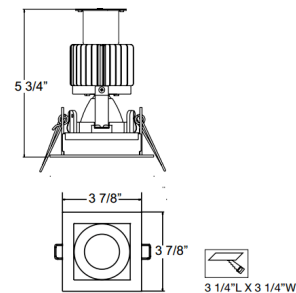

CLICK TO VIEW PRODUCT

Notes: