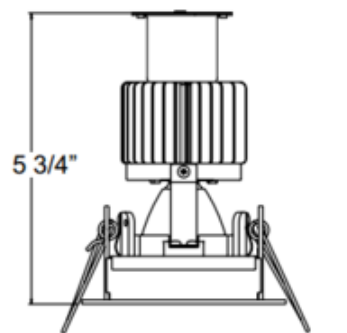

BRAND

Eurofase

DESCRIPTION

The 28721 3 Inch Square Aperture Non-IC Remodel Housing with Downlight Trim is constructed of 18 gauge powder coated steel. Non-IC designation requires that insulation be kept a minimum of 3 inches away from housing. Includes 15 watt, 120 volt LED module with 40 degree beam angle in 3000K or 3500K color temperature, 80+CRI, 1290 lumens. 50,000 hour average lamp life. Class 2 dimmable constant current driver included. Driver box mates to fixture by 12 inch flexible BX cable. Thermally protected. Input voltage: 120 volt. Dimmable with a TRIAC dimmer, sold separately. Cutout: 3.25 inch square. Can be converted to a Non-IC new construction housing using the 30535-15 mounting plate.

Shown in: Black

TRIM COLOR	N/A
BODY FINISH	Black
WATTAGE	15W
DIMMER	Standard 120V
DIMENSIONS	3.88"W x 5.75"H x 3.88"D
LED MODULE INCLUDED	
LAMP	1 x LED/15W/120V LED

Technical Information

LUMINOUS FLUX	1290 lumens
LUMENS/WATT	86.00
LAMP COLOR	3000 K
COLOR RENDERING	80 CRI
BEAM ANGLE	40°
LAMP LIFE	50000 hours
FUNCTION	Downlight
CEILING TYPE	Drywall with Trim
HOUSING TYPE	Remodel NON IC
HOUSING HEIGHT	6"
ITEM NUMBER	EUF543243

3 1/4"L X 3 1/4"W

COMPANY	PROJECT	FIXTURE TYPE	APPROVED BY	DATE