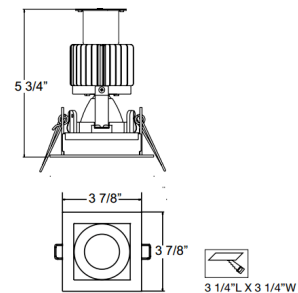

CLICK TO VIEW PRODUCT

Notes: