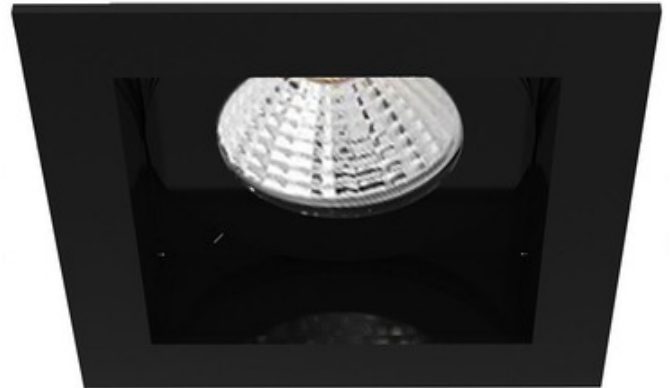

BRAND

Eurofase

DESCRIPTION

The 28721 3 Inch Square Aperture Non-IC Remodel Housing with Downlight Trim is constructed of 18 gauge powder coated steel. Non-IC designation requires that insulation be kept a minimum of 3 inches away from housing. Includes 15 watt, 120 volt LED module with 40 degree beam angle in 3000K or 3500K color temperature, 80+CRI, 1290 lumens. 50,000 hour average lamp life. Class 2 dimmable constant current driver included. Driver box mates to fixture by 12 inch flexible BX cable. Thermally protected. Input voltage: 120 volt. Dimmable with a TRIAC dimmer, sold separately. Cutout: 3.25 inch square. Can be converted to a Non-IC new construction housing using the 30535-15 mounting plate.

Shown in: Black

TRIM COLOR	N/A
BODY FINISH	Black
WATTAGE	15W
DIMMER	Standard 120V
DIMENSIONS	3.88"W x 5.75"H x 3.88"D
LED MODULE INCLUDED	
LAMP	1 x LED/15W/120V LED

Technical Information

LUMINOUS FLUX	1290 lumens
LUMENS/WATT	86.00
LAMP COLOR	3000 K
COLOR RENDERING	80 CRI
BEAM ANGLE	40°
LAMP LIFE	50000 hours
FUNCTION	Downlight
CEILING TYPE	Drywall with Trim
HOUSING TYPE	Remodel NON IC
HOUSING HEIGHT	6"
ITEM NUMBER	EUF543243