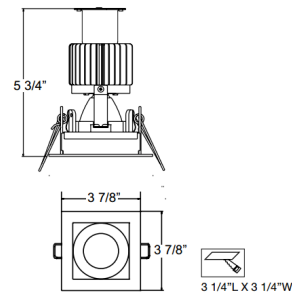

CLICK TO VIEW PRODUCT

Notes: