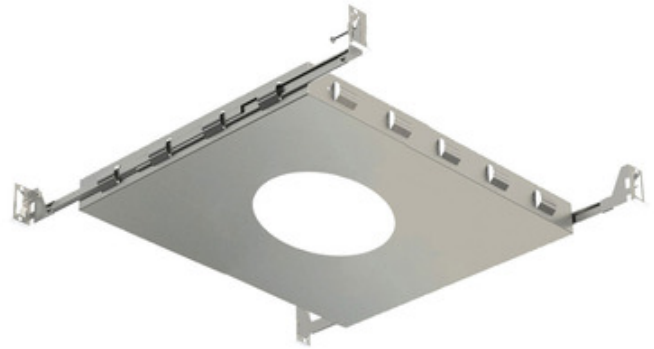

BRAND

Eurofase

DESCRIPTION

30534 3 Inch Round Aperture Non-IC New Construction Mounting Plate for use with 120 volt LED lamp type remodel housings with trim, sold separately. Non-IC designation requires that insulation be kept a minimum of 3 inches away from housing. 11 inch width x 9 inch depth x 1.38 inch height (6 inch height paired with remodel housing). 3.25 inch round cutout.

Shown in: Steel

| | |
|--------------------------|----------------------|
| TRIM COLOR | N/A |
| BODY FINISH | Steel |
| WATTAGE | 15W |
| DIMMER | N/A |
| DIMENSIONS | 11"W x 1.38"H x 9"D |
| BULB NOT INCLUDED | |
| LAMP | 1 x LED/15W/120V LED |

Technical Information

| | |
|-----------------------|-------------------------|
| CEILING TYPE | Drywall with Trim |
| HOUSING TYPE | New Construction NON IC |
| HOUSING HEIGHT | 6" |
| APERTURE SHAPE | Round |