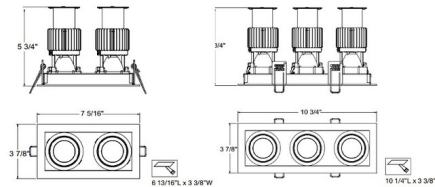

CLICK TO VIEW PRODUCT

Notes: