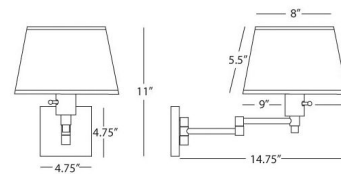

Description

The Real Simple Swing Arm Wall Sconce features an adjustable arm that swings side to side to aim light precisely where it is needed for reading or other tasks. The tapered shade will complement a wide variety of decor styles and soften light for a warm, pleasant glow. Includes hi-low switch on socket, 144 inch silver cord, and 24 inch cord cover. Can be hardwired or installed with cord and plug. Made in the USA. UL listed.

Shown in snowflake / gunmetal

Specifications

COLOR	N/A
BODY FINISH	Snowflake / Gunmetal
WATTAGE	8W
DIMMER	Included
DIMENSIONS	9"W x 11"H x 14.75"D
BULB NOT INCLUDED	1 x A19/Medium (E26)/8W/120V LED
OTHER BULB OPTIONS	1 x A19/Medium (E26)/120V LED
COUNTRY OF ORIGIN	United States