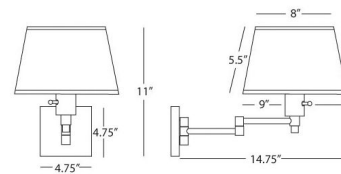

By Robert Abbey

Description

The Real Simple Swing Arm Wall Sconce features an adjustable arm that swings side to side to aim light precisely where it is needed for reading or other tasks. The tapered shade will complement a wide variety of decor styles and soften light for a warm, pleasant glow. Includes hi-low switch on socket, 144 inch silver cord, and 24 inch cord cover. Can be hardwired or installed with cord and plug. Made in the USA. UL listed.

Shown in snowflake / gunmetal

Specifications

COLOR	N/A
BODY FINISH	Snowflake / Gunmetal
WATTAGE	8W
DIMMER	Included
DIMENSIONS	9"W x 11"H x 14.75"D
BULB NOT INCLUDED	1 x A19/Medium (E26)/8W/120V LED
OTHER BULB OPTIONS	1 x A19/Medium (E26)/120V LED
COUNTRY OF ORIGIN	United States