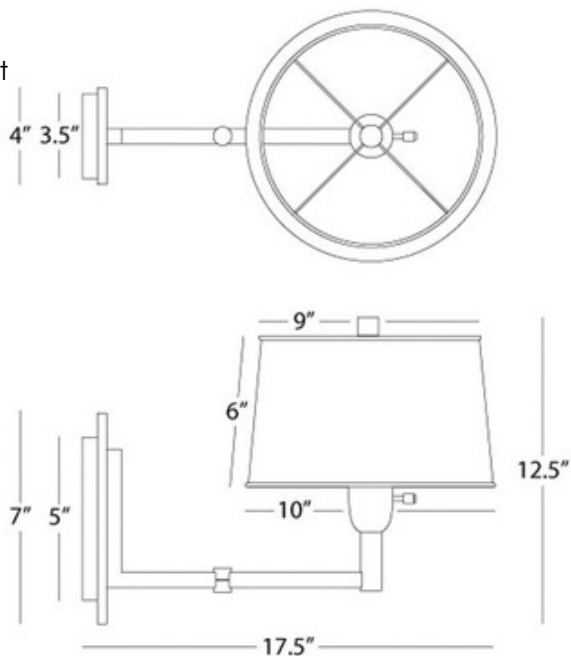

Wonton Reading Arm Wall Sconce

Description:

Wonton Reading Arm Wall Sconce features a Light Beige Linen shade with Deep Patina Bronze and Cherry wood accents or an Off White Linen Shade with a Silver finish and Weathered Ebony accents. One 100 watt, 120 volt A19 type Medium base incandescent bulb is required, but not included. Includes full range dimmer. UL listed. 10 inch width x 12.5 inch height x 17.5 inch maximum depth.

Shown in: Silver / Weathered Ebony

List Price: \$306.19
 Our Price: \$244.95

Shade Color: N/A
 Body Finish: Silver / Weathered Ebony
 Lamp: 1 x A19/Medium (E26)/100W/120V Incandescent
 Wattage: 100W
 Dimmer: Incandescent
 Dimensions: 12.5"H x 10"W x 17.5"D