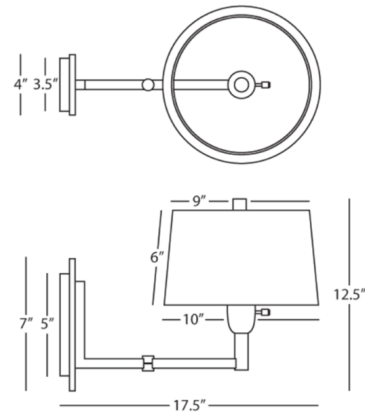

### Description

The Wonton Swing Arm Wall Sconce is a stylish and functional fixture that is perfect for adding a modern accent to a bedroom or living room. The sleek arm swings side to side to aim light for reading or other tasks. A tapered linen shade completes the look with a tailored accent and softens light for a warm, welcoming glow. Note: Canopy is only 3.5 inch wide and will not cover a standard US junction box - requires a 2x4 junction box for hardwire mount. Includes 144 inch cord and plug, and 24 inch cord cover for optional plug-in mounting.

### Specifications

COLOR	Off White
BODY FINISH	Silver / Weathered Ebony
WATTAGE	100W
DIMMER	Included
DIMENSIONS	10"W x 12.5"H x 17.5"D
BULB NOT INCLUDED	1 x A19/Medium (E26)/100W/120V Incandescent
COUNTRY OF ORIGIN	China