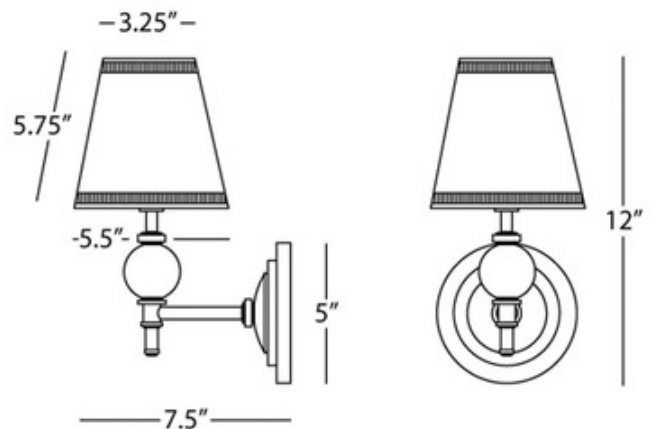

**BRAND**

Robert Abbey

**DESCRIPTION**

The Muses Wall Light is a sleek piece, perfect in any room of your home. Features a lead crystal with Silver plated accent body and a White mont blanc parchment w/grosgrain trim shade. Direct wire only.

*Shown in: Silver with Lead Crystal / White*

<b>SHADE COLOR</b>	White
<b>BODY FINISH</b>	Silver with Lead Crystal
<b>WATTAGE</b>	25W
<b>DIMMER</b>	Standard 120V
<b>DIMENSIONS</b>	5.5"W x 12"H x 7.5"D
<b>BULB NOT INCLUDED</b>	
<b>LAMP</b>	1 x B10/Candelabra (E12)/25W/120V Incandescent 1 x B10/Candelabra (E12)/120V LED