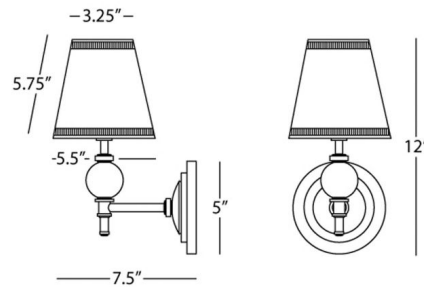

By Robert Abbey

Description

The Muses Wall Light is an elegant piece perfect in any room of the home. The sconce's arm is accented with a crystal orb and topped by a tapered parchment shade with grosgrain trim for a sophisticated look.

Shown in silver with lead crystal / white

Specifications

COLOR	White
BODY FINISH	Silver with Lead Crystal
WATTAGE	25W
DIMMER	Standard 120V
DIMENSIONS	5.5"W x 12"H x 7.5"D
BULB NOT INCLUDED	1 x B10/Candelabra (E12)/25W/120V Incandescent
OTHER BULB OPTIONS	1 x B10/Candelabra (E12)/120V LED
COUNTRY OF ORIGIN	China