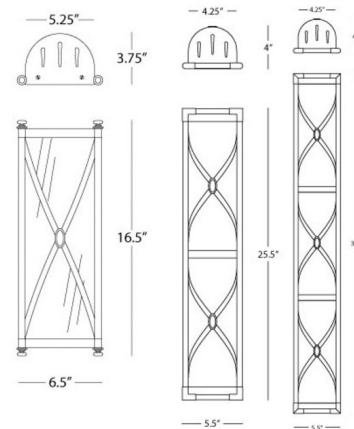

### Description

The Chase Half Round Wall Sconce adds an elegant beauty to any interior space. The decorative frame with a crisscrossed detail holds smooth frosted glass that emits a soft, tranquil light with a welcoming glow throughout the room. May be mounted horizontally or vertically. Note: The 25.5 and 37 inch sizes are only available with Antique Brass or Polished Nickel finishes.

### Specifications

COLOR	Frost White
BODY FINISH	Antique Brass
WATTAGE	12W
DIMMER	Standard 120V
DIMENSIONS	6.5"W x 16.5"H x 3.75"D
BULB NOT INCLUDED	2 x A19/Medium (E26)/6W/120V LED
OTHER BULB OPTIONS	A19/Medium (E26)/40W/120V Incandescent
COUNTRY OF ORIGIN	China