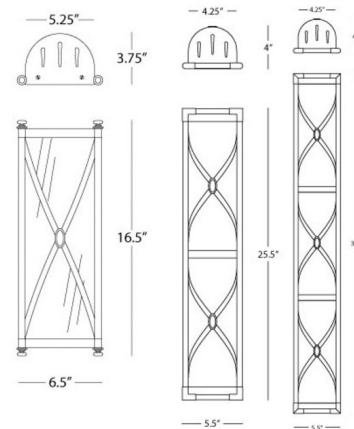

By Robert Abbey

Description

The Chase Half Round Wall Sconce adds an elegant beauty to any interior space. The decorative frame with a crisscrossed detail holds smooth frosted glass that emits a soft, tranquil light with a welcoming glow throughout the room. May be mounted horizontally or vertically. Note: The 25.5 and 37 inch sizes are only available with Antique Brass or Polished Nickel finishes.

Shown in antique brass / frost white

Specifications

COLOR	Frost White
BODY FINISH	Antique Brass
WATTAGE	12W
DIMMER	Standard 120V
DIMENSIONS	6.5\"W x 16.5\"H x 3.75\"D
BULB NOT INCLUDED	2 x A19/Medium (E26)/6W/120V LED
OTHER BULB OPTIONS	A19/Medium (E26)/40W/120V Incandescent
COUNTRY OF ORIGIN	China