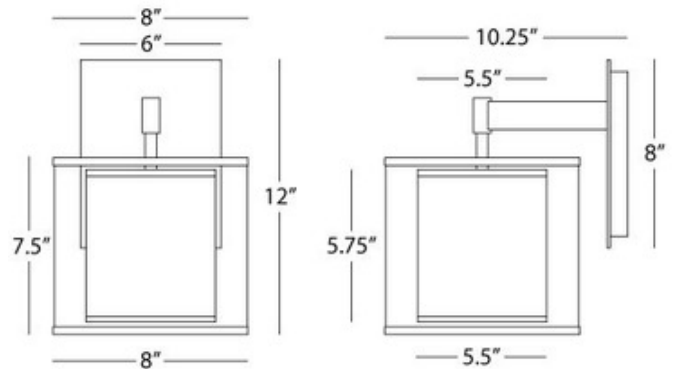

**BRAND**

Robert Abbey

**DESCRIPTION**

The Saturnia Plug-in/Hardwired Wall Sconce features a bronze or silver transparent fabric exterior shade with an ascot white fabric interior shade. Silver transparent fabric exterior shade features a stainless steel finish. Bronze transparent fabric exterior features a deep patina bronze finish. Features On/Off switch and includes 24 inch cord cover. May be used as a plug in or direct wire sconce, see instructions.

*Shown in: Stainless Steel*

<b>SHADE COLOR</b>	N/A
<b>BODY FINISH</b>	Stainless Steel
<b>WATTAGE</b>	5W
<b>DIMMER</b>	Standard 120V
<b>DIMENSIONS</b>	8"W x 12"H x 10.25"D
<b>BULB NOT INCLUDED</b>	
<b>LAMP</b>	1 x B11/Candelabra (E12)/5W/120V LED 1 x B10/Candelabra (E12)/120V LED 1 x B10/Candelabra (E12)/60W/120V Incandescent