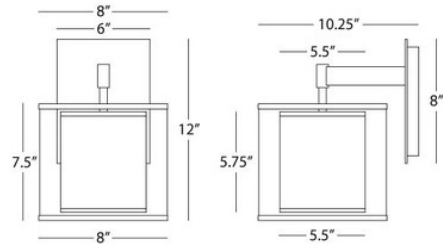

### Description

The Saturnia Wall Sconce features a dual-layered shade with a transparent outer layer and white interior for a unique, ethereal look. The sleek backplate and arm give Saturnia a modern, minimalist feel. May be used as a plug in or direct wire sconce, see instructions. Features On/Off switch on cord when used as a plug-in fixture and includes 24 inch cord cover.

### Specifications

COLOR	N/A
BODY FINISH	Stainless Steel
WATTAGE	5W
DIMMER	Standard 120V
DIMENSIONS	8"W x 12"H x 10.25"D
BULB NOT INCLUDED	1 x B11/Candelabra (E12)/5W/120V LED
OTHER BULB OPTIONS	1 x B10/Candelabra (E12)/120V LED 1 x B10/Candelabra (E12)/60W/120V Incandescent
COUNTRY OF ORIGIN	China