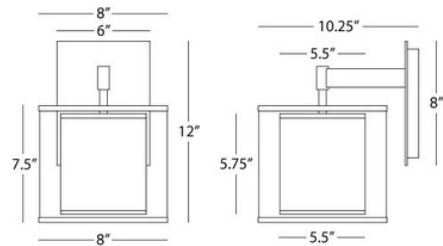

### Description

The Saturnia Wall Sconce features a dual-layered shade with a transparent outer layer and white interior for a unique, ethereal look. The sleek backplate and arm give Saturnia a modern, minimalist feel. May be used as a plug in or direct wire sconce, see instructions. Features On/Off switch on cord when used as a plug-in fixture and includes 24 inch cord cover.

### Specifications

COLOR	N/A
BODY FINISH	Stainless Steel
WATTAGE	5W
DIMMER	Standard 120V
DIMENSIONS	8"W x 12"H x 10.25"D
BULB NOT INCLUDED	1 x B11/Candelabra (E12)/5W/120V LED
OTHER BULB OPTIONS	1 x B10/Candelabra (E12)/120V LED 1 x B10/Candelabra (E12)/60W/120V Incandescent
COUNTRY OF ORIGIN	China