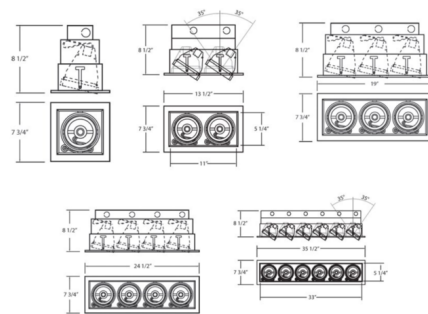

Specifications

REFLECTOR/BAFFLE COLOR	N/A
BODY FINISH	Black Trim / Black Reflector
WATTAGE	150W
DIMMER	Standard 120V
DIMENSIONS	13.5"W x 8.5"H x 7.75"D
BULB NOT INCLUDED	2 x PAR30L/Medium (E26)/75W/120V Halogen
OTHER BULB OPTIONS	2 x PAR30S/Medium (E26)/120V Halogen 2 x PAR30S/Medium (E26)/120V LED 2 x PAR30L/Medium (E26)/120V LED
COUNTRY OF ORIGIN	China

Technical Information

APERTURE SIZE	7.000"
APERTURE SHAPE	Rectangular
HOUSING HEIGHT	9"
HOUSING TYPE	Remodel NON IC
CEILING TYPE	Drywall with Trim
FUNCTION	Adjustable Accent

Shown in black trim / black reflector