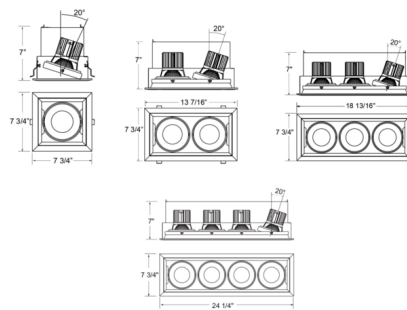

Project: _____

Company: _____

Location: _____ Fixture Type: _____

SPEC #: **EUF543503**

Approved On: _____ Approved By: _____

6IN LED Multiples Trim with Remodel Housing

By Eurofase

Description

The 6 Inch LED Multiples Trim with Remodel Housing is Non-IC rated requiring that insulation be kept a minimum of 3 inches away from housing. Includes adjustable 1, 2, 3 or 4-light trim available in a powder coat White trim with a White or Black reflector, or a powder coat Black trim with a Black reflector. Includes 26 watt, 120 volt LED modules with 20 or 40 degree beam angles. 0-20 degree horizontal adjustment. Class 2 dimmable constant current driver included. Dimmable with a TRIAC dimmer, sold separately. ETL listed. Can be converted to a Non-IC new construction housing with PAR30 LED new construction mounting plate, sold separately.

Specifications

REFLECTOR/BAFFLE COLOR	N/A
BODY FINISH	White Trim / White Reflector
WATTAGE	Standard 120V . 52W
DIMMER	Standard 120V
DIMENSIONS	13.4"W x 7"H x 7.75"D
INTEGRATED LED MODULE	2 x LED/26W/120V LED
COUNTRY OF ORIGIN	China

Technical Information

APERTURE SIZE	7.000"
APERTURE SHAPE	Square
HOUSING HEIGHT	7"
HOUSING TYPE	Remodel NON IC
CEILING TYPE	Drywall with Trim
FUNCTION	Adjustable Accent
LAMP LIFE	50000 hours
BEAM ANGLE	20°
COLOR RENDERING	90 CRI
LAMP COLOR	3000K
LUMENS/WATT	192.31
LUMINOUS FLUX	5000 lumens

Shown in white trim / white reflector

CLICK TO VIEW PRODUCT

Notes: