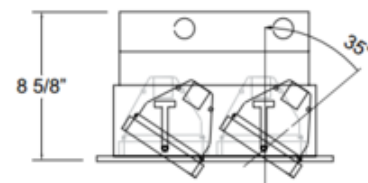

BRAND

Eurofase

DESCRIPTION

The TE134B 7 Inch Aperture 4-Light Square Non-IC Remodel Housing with Trim is constructed of 18 gauge powder coated steel and features adjustable mounting clips suitable for 1/2 inch and 5/8 inch drywall. Includes adjustable 4-light square trim module made of extruded aluminum available in a powder coat White with a White or Black reflector, or a powder coat Black or Platinum with a Black reflector. Four 75 watt, 120 volt medium base PAR30 halogen lamps or LED equivalent are required, but not included. 0-35 degree horizontal adjustment. Adjustable socket holder accommodates both long and short neck lamp. Halogen dimmable with a standard incandescent dimmer, sold separately. Consult with lamp manufacturer for dimmer compatibility when using LED equivalent. Integral electrical junction box with two .50 inch and four .75 inch knockouts for through branch wiring. ETL listed. 13.38 inch square x 8.63 inch height. 12.75 inch square cutout.

Shown in: White Trim / White Reflector

TRIM COLOR	N/A
BODY FINISH	White Trim / White Reflector
WATTAGE	300W
DIMMER	Standard 120V
DIMENSIONS	13.38"W x 8.63"H x 13.38"D
BULB NOT INCLUDED	
LAMP	4 x PAR30/Medium (E26)/75W/120V Halogen 4 x PAR30S/Medium (E26)/120V LED

Technical Information

FUNCTION	Adjustable Accent
CEILING TYPE	Drywall with Trim
HOUSING TYPE	Remodel NON IC
HOUSING HEIGHT	9"
APERTURE SHAPE	Square

SPEC # EUF543583

12 3/4"L x 12 3/4"W

COMPANY	PROJECT	FIXTURE TYPE	APPROVED BY	DATE