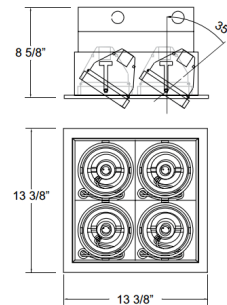

### Description

The TE134B 7 Inch Aperture 4-Light Square Non-IC Remodel Housing with Trim is constructed of 18 gauge powder coated steel and features adjustable mounting clips suitable for 1/2 inch and 5/8 inch drywall. Includes adjustable 4-light square trim module made of extruded aluminum available in a powder coat White with a White or Black reflector, or a powder coat Black or Platinum with a Black reflector. Four 75 watt, 120 volt medium base PAR30 halogen lamps or LED equivalent are required, but not included. 0-35 degree horizontal adjustment. Adjustable socket holder accommodates both long and short neck lamp. Halogen dimmable with a standard incandescent dimmer, sold separately. Consult with lamp manufacturer for dimmer compatibility when using LED equivalent. Integral electrical junction box with two .50 inch and four .75 inch knockouts for through branch wiring. ETL listed. 13.38 inch square x 8.63 inch height. 12.75 inch square cutout.

### Specifications

REFLECTOR/BAFFLE COLOR	N/A
BODY FINISH	White Trim / White Reflector
WATTAGE	300W
DIMMER	Standard 120V
DIMENSIONS	13.38"W x 8.63"H x 13.38"D
BULB NOT INCLUDED	4 x PAR30/Medium (E26)/75W/120V Halogen
OTHER BULB OPTIONS	4 x PAR30S/Medium (E26)/120V LED
COUNTRY OF ORIGIN	China

### Technical Information

APERTURE SIZE	7.000"
APERTURE SHAPE	Square
HOUSING HEIGHT	9"
HOUSING TYPE	Remodel NON IC
CEILING TYPE	Drywall with Trim
FUNCTION	Adjustable Accent

Shown in white trim / white reflector

12 3/4"L x 12 3/4"W

CLICK TO VIEW PRODUCT

Notes: