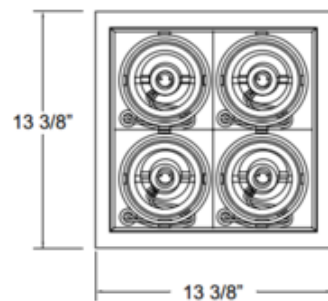

BRAND

Eurofase

DESCRIPTION

The TE134B 7 Inch Aperture 4-Light Square Non-IC Remodel Housing with Trim is constructed of 18 gauge powder coated steel and features adjustable mounting clips suitable for 1/2 inch and 5/8 inch drywall. Includes adjustable 4-light square trim module made of extruded aluminum available in a powder coat White with a White or Black reflector, or a powder coat Black or Platinum with a Black reflector. Four 75 watt, 120 volt medium base PAR30 halogen lamps or LED equivalent are required, but not included. 0-35 degree horizontal adjustment. Adjustable socket holder accommodates both long and short neck lamp. Halogen dimmable with a standard incandescent dimmer, sold separately. Consult with lamp manufacturer for dimmer compatibility when using LED equivalent. Integral electrical junction box with two .50 inch and four .75 inch knockouts for through branch wiring. ETL listed. 13.38 inch square x 8.63 inch height. 12.75 inch square cutout.

Shown in: White Trim / White Reflector

TRIM COLOR	N/A
BODY FINISH	White Trim / White Reflector
WATTAGE	300W
DIMMER	Standard 120V
DIMENSIONS	13.38"W x 8.63"H x 13.38"D
BULB NOT INCLUDED	
LAMP	4 x PAR30/Medium (E26)/75W/120V Halogen 4 x PAR30S/Medium (E26)/120V LED

Technical Information

FUNCTION	Adjustable Accent
CEILING TYPE	Drywall with Trim
HOUSING TYPE	Remodel NON IC
HOUSING HEIGHT	9"
APERTURE SHAPE	Square

SPEC # EUF543583

12 3/4"L x 12 3/4"W

COMPANY	PROJECT	FIXTURE TYPE	APPROVED BY	DATE