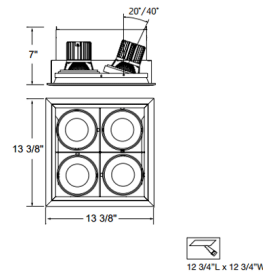

CLICK TO VIEW PRODUCT

Notes: