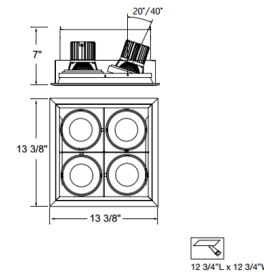

CLICK TO VIEW PRODUCT

Notes: