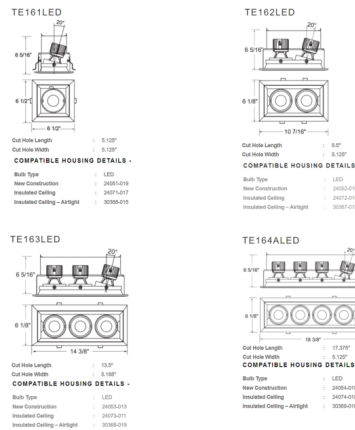

Shown in white trim / black reflector