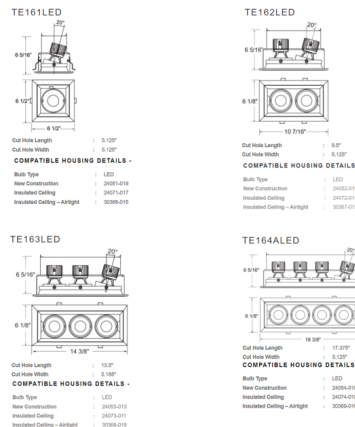

Shown in white trim / black reflector