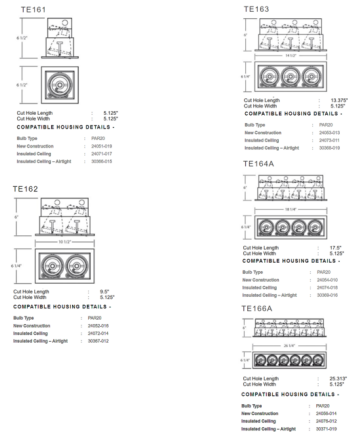

Specifications

REFLECTOR/BAFFLE COLOR	N/A
BODY FINISH	White Trim / Black Reflector
WATTAGE	100W
DIMMER	Standard 120V
DIMENSIONS	10.5"W x 6.25"H x 6.13"D
BULB NOT INCLUDED	2 x PAR20/Medium (E26)/50W/120V Halogen
OTHER BULB OPTIONS	2 x PAR20/Medium (E26)/120V LED
COUNTRY OF ORIGIN	China

Technical Information

APERTURE SIZE	6.000"
APERTURE SHAPE	Rectangular
HOUSING HEIGHT	6"
HOUSING TYPE	Remodel NON IC
CEILING TYPE	Drywall with Trim
FUNCTION	Adjustable Accent

Shown in white trim / black reflector