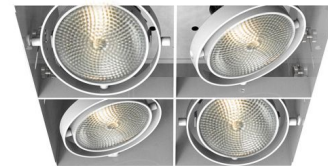

Description

The TE224 6 Inch Aperture 4-Light Square Trimless Non-IC Remodel Housing is constructed of 18 gauge powder coated steel and features adjustable mounting clips suitable for 1/2 inch and 5/8 inch drywall. Includes 4-light adjustable trimless flange made of extruded aluminum available in White or Black. Four 75 watt, 120 volt medium base PAR30 halogen lamps or LED equivalent are required, but not included. 0-35 degree horizontal adjustment. Adjustable socket holder accommodates both long and short neck lamps. Integral electrical junction box with two .50 inch and four .75 inch knockouts for through branch wiring. Halogen dimmable with a standard incandescent dimmer, sold separately. Consult with lamp manufacturer for dimmer compatibility when using LED equivalent. ETL listed.

Specifications

REFLECTOR/BAFFLE COLOR	N/A
BODY FINISH	White
WATTAGE	300W
DIMMER	Standard 120V
DIMENSIONS	12.56"W x 8.63"H x 12.56"D
BULB NOT INCLUDED	4 x PAR30/Medium (E26)/75W/120V Halogen
OTHER BULB OPTIONS	4 x PAR30S/Medium (E26)/120V LED
COUNTRY OF ORIGIN	China

Technical Information

APERTURE SIZE	6.000"
APERTURE SHAPE	Rectangular
HOUSING HEIGHT	9"
HOUSING TYPE	Remodel NON IC
CEILING TYPE	Drywall Trimless/Flush
FUNCTION	Adjustable Accent

Shown in white

11 5/8"L x 11 5/8"W