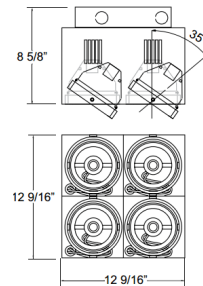

Description

The TE224 6 Inch Aperture 4-Light Square Trimless Non-IC Remodel Housing is constructed of 18 gauge powder coated steel and features adjustable mounting clips suitable for 1/2 inch and 5/8 inch drywall. Includes 4-light adjustable trimless flange made of extruded aluminum available in White or Black. Four 75 watt, 120 volt medium base PAR30 halogen lamps or LED equivalent are required, but not included. 0-35 degree horizontal adjustment. Adjustable socket holder accommodates both long and short neck lamps. Integral electrical junction box with two .50 inch and four .75 inch knockouts for through branch wiring. Halogen dimmable with a standard incandescent dimmer, sold separately. Consult with lamp manufacturer for dimmer compatibility when using LED equivalent. ETL listed.

Specifications

REFLECTOR/BAFFLE COLOR	N/A
BODY FINISH	White
WATTAGE	300W
DIMMER	Standard 120V
DIMENSIONS	12.56"W x 8.63"H x 12.56"D
BULB NOT INCLUDED	4 x PAR30/Medium (E26)/75W/120V Halogen
OTHER BULB OPTIONS	4 x PAR30S/Medium (E26)/120V LED
COUNTRY OF ORIGIN	China

Technical Information

APERTURE SIZE	6.000"
APERTURE SHAPE	Rectangular
HOUSING HEIGHT	9"
HOUSING TYPE	Remodel NON IC
CEILING TYPE	Drywall Trimless/Flush
FUNCTION	Adjustable Accent

Shown in white

11 5/8"L x 11 5/8"W